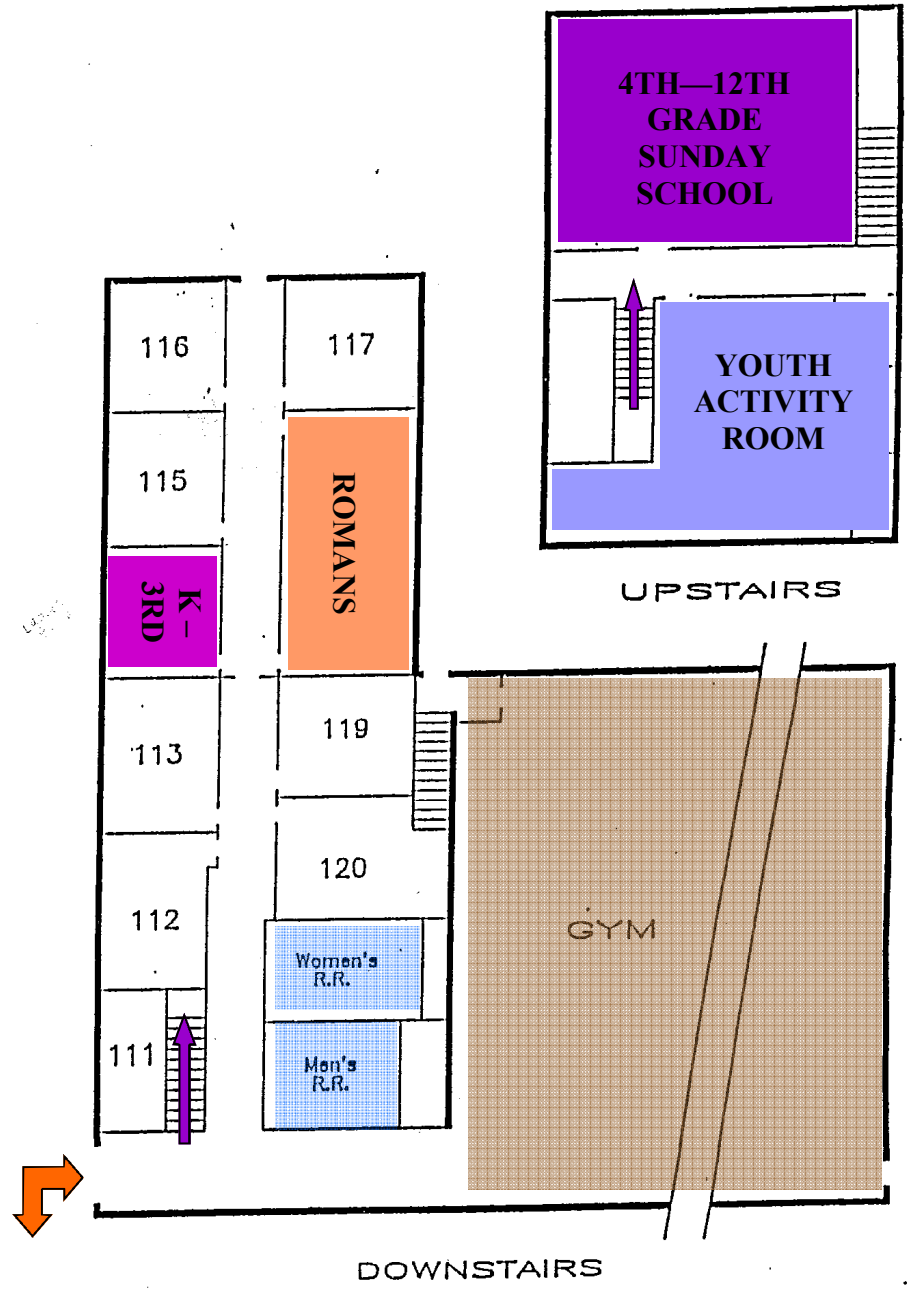

MAIN BUILDING

YOUTH/EDUCATION BUILDING

DOWNSTAIRS

UPSTAIRS

SUNDAY

9 AM Sunday School Classes

Nursery—ages infant thru 2 years

Pre K—ages 3-pre kindergarten

Kindergarten—3rd Grade

4th—12th Grade

Adult—Romans

Adult—Adult Bible Fellowship

Adult—_____

SUNDAY

10:15 AM Worship Service

Nursery—ages infant thru 2 years

Children's Church

(dismissed during offering)

Pre K - (ages 3—pre kindergarten)

Room 106 - (ages Kindergarten—3rd gr.)

For information and sermons
check out our website at
www.goodnewsfellowship.org